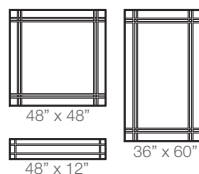

Metro is constructed with true low-carbon wrought iron: a bold three-dimensional design protected by tempered safety glass.

Model	Opening Size	Frame Size
DF4747METR	48" x 48"	47.5" x 47.5"

Mission

Vinyl Frame Colors: WH **TN** DW BZ

Model	Opening Size	Frame Size
DF4711MISS	48" x 12"	47.5" x 11.5"
DF4747MISS	48" x 48"	47.5" x 47.5"

Prairie

Vinyl Frame Colors: WH **TN** DW BZ

Prairie's simple elegance complements any home's design. From traditional to contemporary, Prairie's transitional appeal is truly versatile.

Prairie is constructed with silkscreened tempered privacy glass and clear lines on its interior, finished with textured privacy glass on the exterior for ultimate seclusion.

Model	Opening Size	Frame Size
DF4711PRAI	48" x 12"	47.5" x 11.5"
DF3559PRAI	36" x 60"	35.5" x 59.5"
DF4747PRAI	48" x 48"	47.5" x 47.5"

Model	Opening Size	Frame Size
DF3559BARO	36" x 60"	35.5" x 59.5"
DF4747BARO	48" x 48"	47.5" x 47.5"