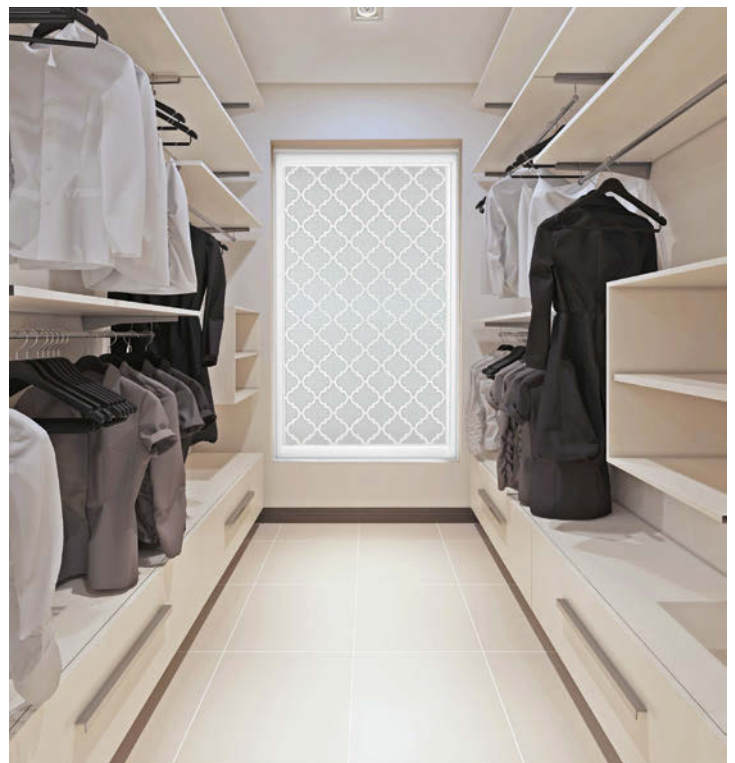

Designer Frame Colors:

Metro

Vinyl Frame Colors: WH **TN** DW BZ

Metro is inspired by modern architecture, with clean lines and a progressive industrial feel.

The exterior glass features a micro-crossreed texture to ensure privacy vital to the bath.

Metro is constructed with true low-carbon wrought iron: a bold three-dimensional design protected by tempered safety glass.

Model	Opening Size	Frame Size
DF4747METR	48" x 48"	47.5" x 47.5"

Mission

Vinyl Frame Colors: WH **TN** DW BZ

Mission is a true Craftsman-inspired design, featuring elements of historic and modern-day Craftsman home architecture.

Constructed with silkscreened tempered privacy glass and clear diamond shapes on the interior, Mission is finished with textured privacy glass on the exterior for a private, light-filled bath experience.